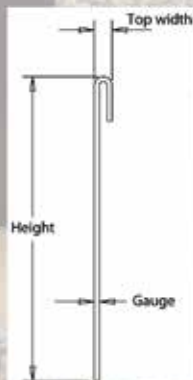

FormBoss™ Metal Garden Edging comes in a huge range of heights and gauges to suit any edging need, from flush defining lines to 450mm retaining walls. From great value residential grade of 1.6mm to heavy duty commercial grade of 2.5mm gauge. In order to support the edge we have developed a large range of special stakes and connectors to support and connect the edging without interfering with your clean uninterrupted lines.

FormBoss™ Metal Garden Edging is available in our ever popular galvanized version, or stainless steel for the harshest of environments, and we now also offer an exclusive Corten version that gives you that nice natural rusty texture with a lifespan of up to four times as long as traditional mild steel!

Specialy manufactured for optimum results.

Simple design and easy to install, anyone can do it!

Heights available: 75mm, 100mm, 150mm, 185mm, 230mm, 290mm, 390mm and 580mm.

FormBoss™ is made from 1.6mm, 2.0mm and 2.5mm gauge steel.

FormBoss™ comes with a 5.5mm, 6.5mm or 7.5mm rounded top safety lip depending on your gauge of steel.

Available in 3 different finishes including galvanized, Corten and stainless steel (stainless steel via special demand only).

AND we keep a minimum of 10 kms of edging stocked at all times.